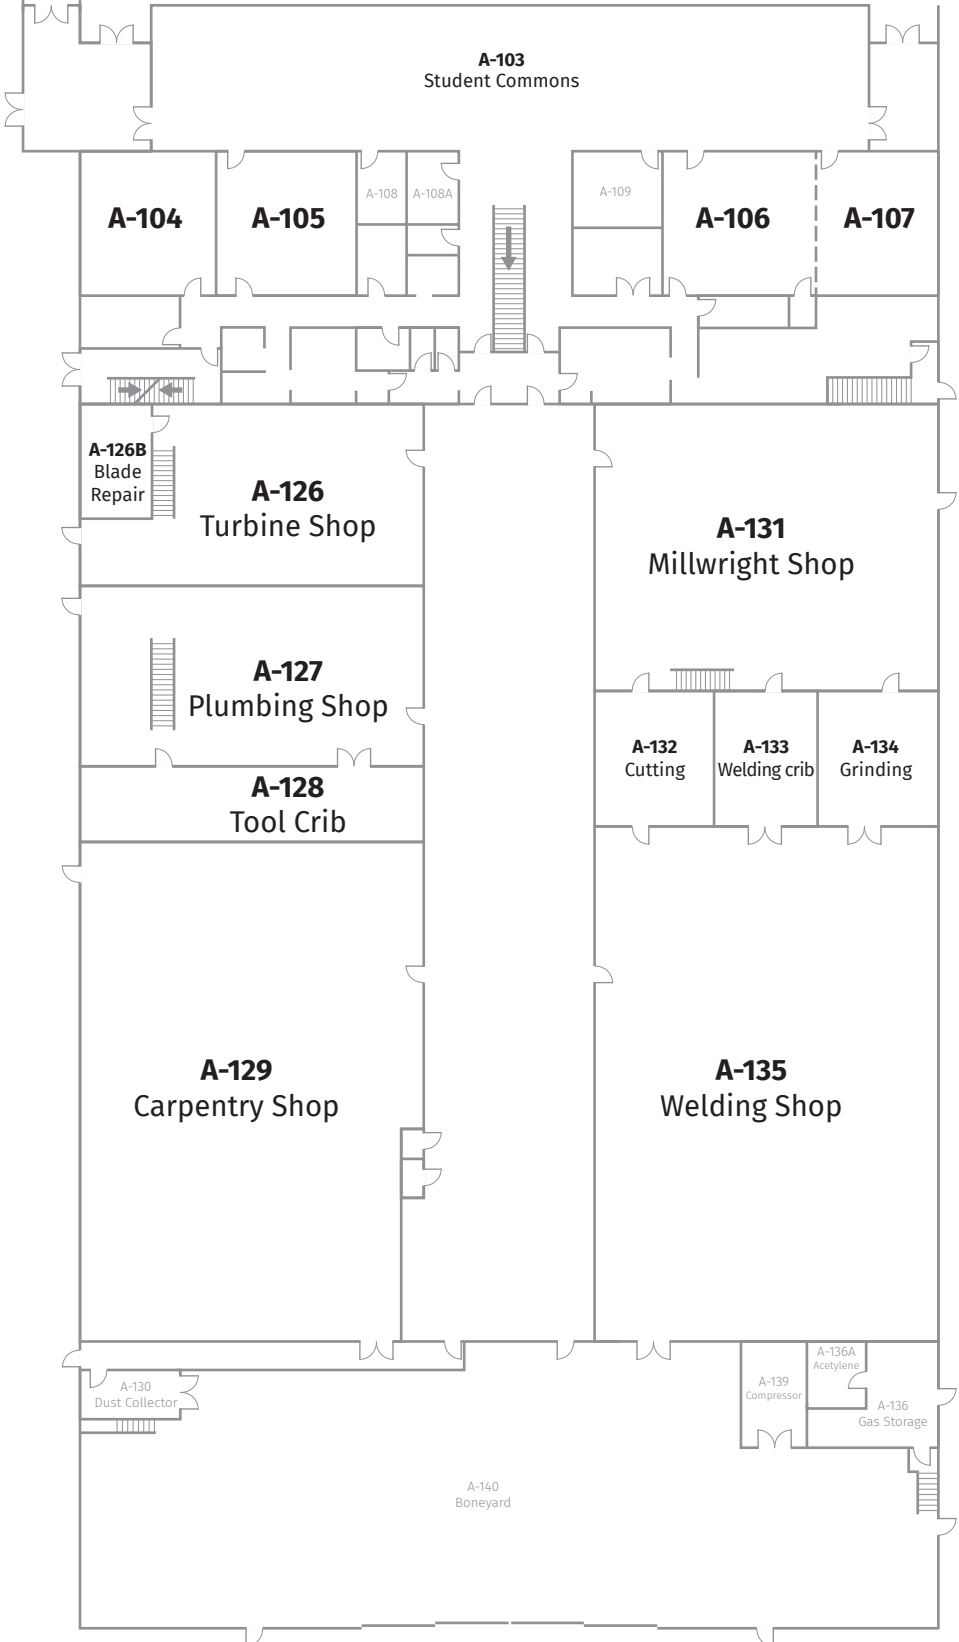

Trades Training Centre

Main Floor

A-103
Student Commons

A-104

A-105

A-108

A-108A

A-109

A-106

A-107

A-126B
Blade Repair

A-126
Turbine Shop

A-127
Plumbing Shop

A-128
Tool Crib

A-129
Carpentry Shop

A-131
Millwright Shop